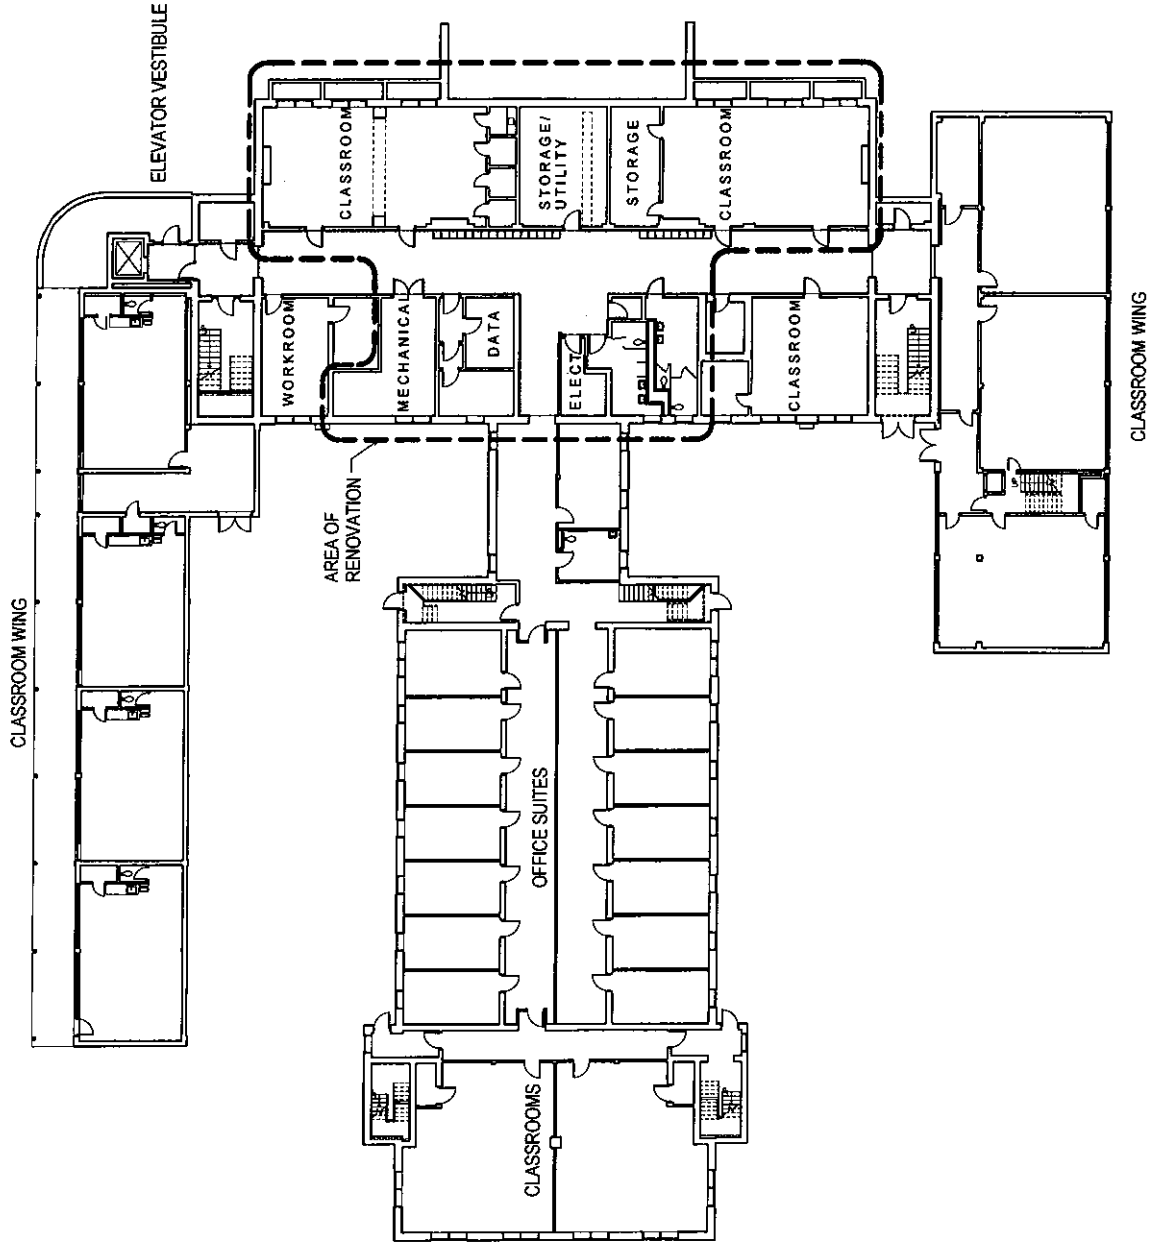

WAKE YOUNG WOMEN'S LEADERSHIP ACADEMY @ THE GOVERNOR MOREHEAD CAMPUS

301 ASHE AVENUE  
RALEIGH, NC 27606

LINEBERRY

P.B.C. & L. . .

WAKE YOUNG WOMEN'S LEADERSHIP ACADEMY @ THE GOVERNOR MOREHEAD CAMPUS

301 ASKE AVENUE  
RALEIGH, NC 27696

LINEBERRY - EXISTING

PBC&L

WAKE YOUNG WOMEN'S LEADERSHIP ACADEMY @ THE GOVERNOR MOREHEAD CAMPUS

301 ASHE AVENUE  
RALEIGH, NC 27606

LINEBERRY - NEW

PBC&L

WAKE YOUNG WOMEN'S LEADERSHIP ACADEMY @ THE GOVERNOR MOREHEAD CAMPUS