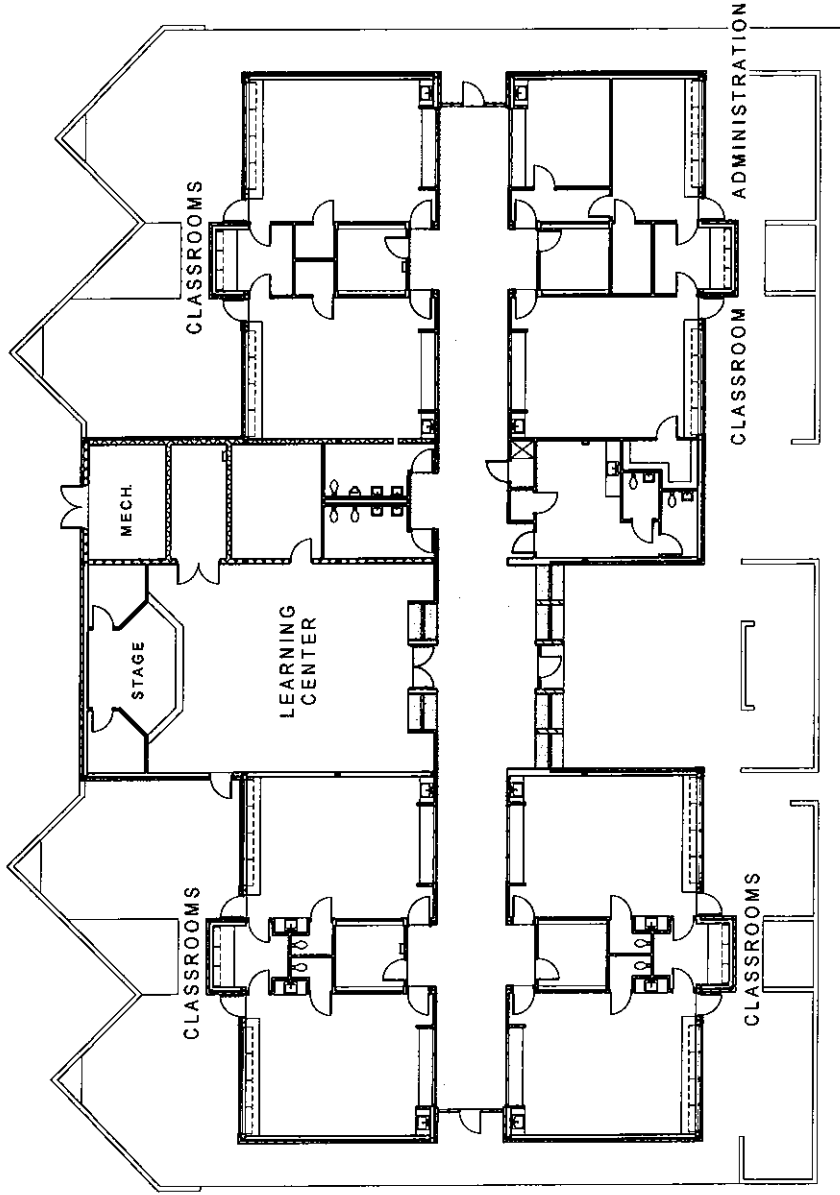

WAKE YOUNG WOMEN'S LEADERSHIP ACADEMY @ THE GOVERNOR MOREHEAD CAMPUS

307 ASHE AVENUE
RALEIGH, NC 27606

CURRIN - EXISTING

P.B.C.H.L...