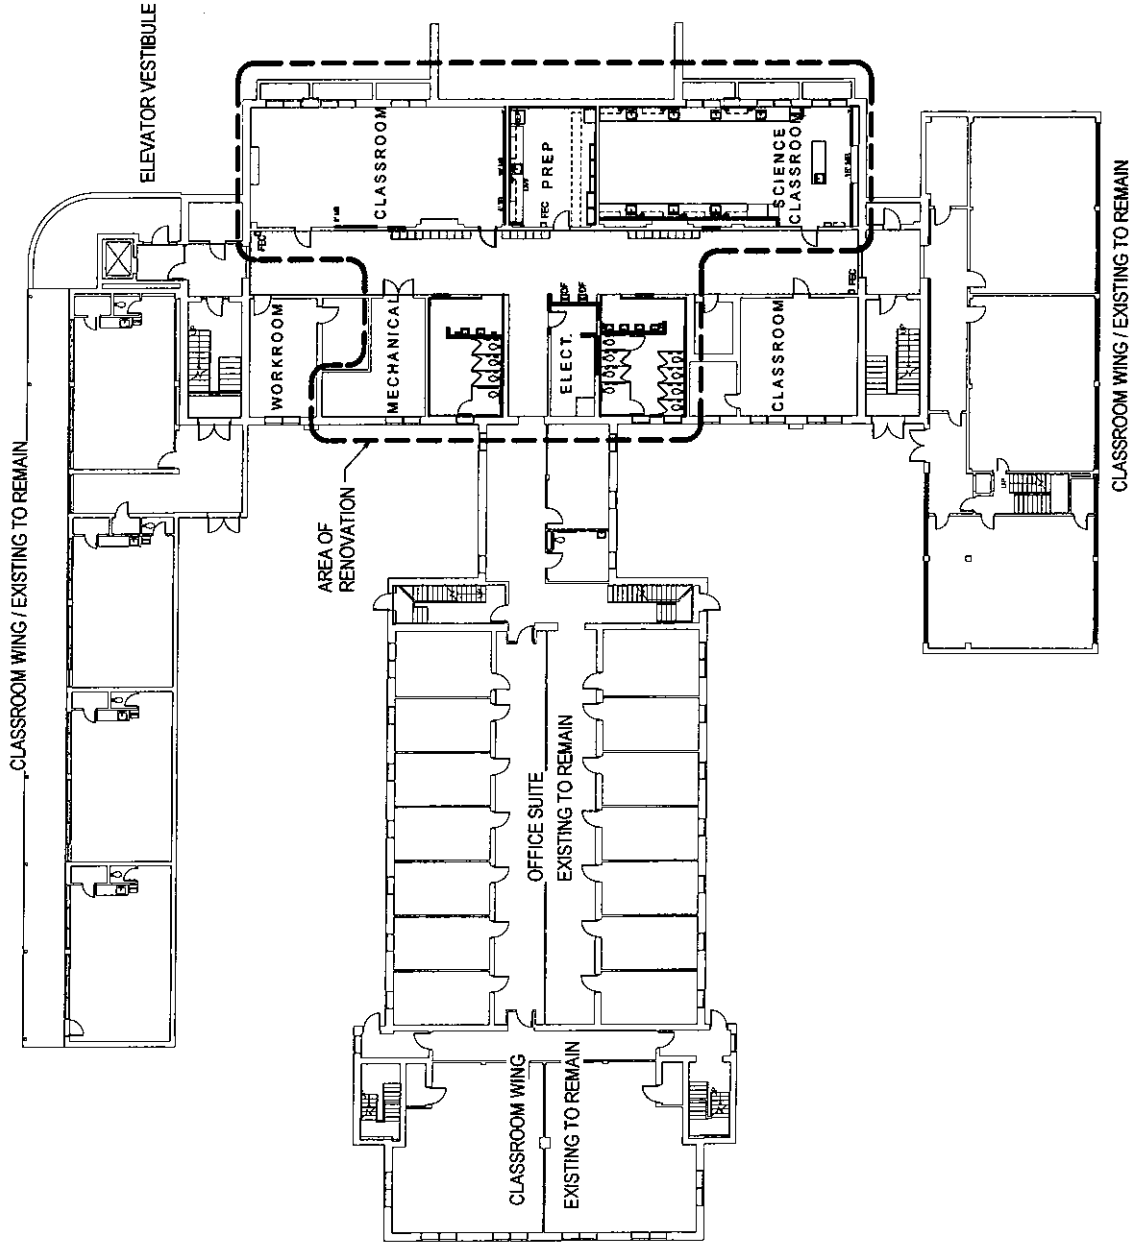

WAKE YOUNG WOMEN'S LEADERSHIP ACADEMY @ THE GOVERNOR MOREHEAD CAMPUS

301 ASHE AVENUE  
RALEIGH, NC 27606

LINEBERRY

P.B.C. & L. . .

WAKE YOUNG WOMEN'S LEADERSHIP ACADEMY @ THE GOVERNOR MOREHEAD CAMPUS

301 ASKE AVENUE  
RALEIGH, NC 27696

LINEBERRY - EXISTING

PBC&L

WAKE YOUNG WOMEN'S LEADERSHIP ACADEMY @ THE GOVERNOR MOREHEAD CAMPUS

301 ASHE AVENUE  
RALEIGH, NC 27606

LINEBERRY - NEW

PBC&L

WAKE YOUNG WOMEN'S LEADERSHIP ACADEMY @ THE GOVERNOR MOREHEAD CAMPUS