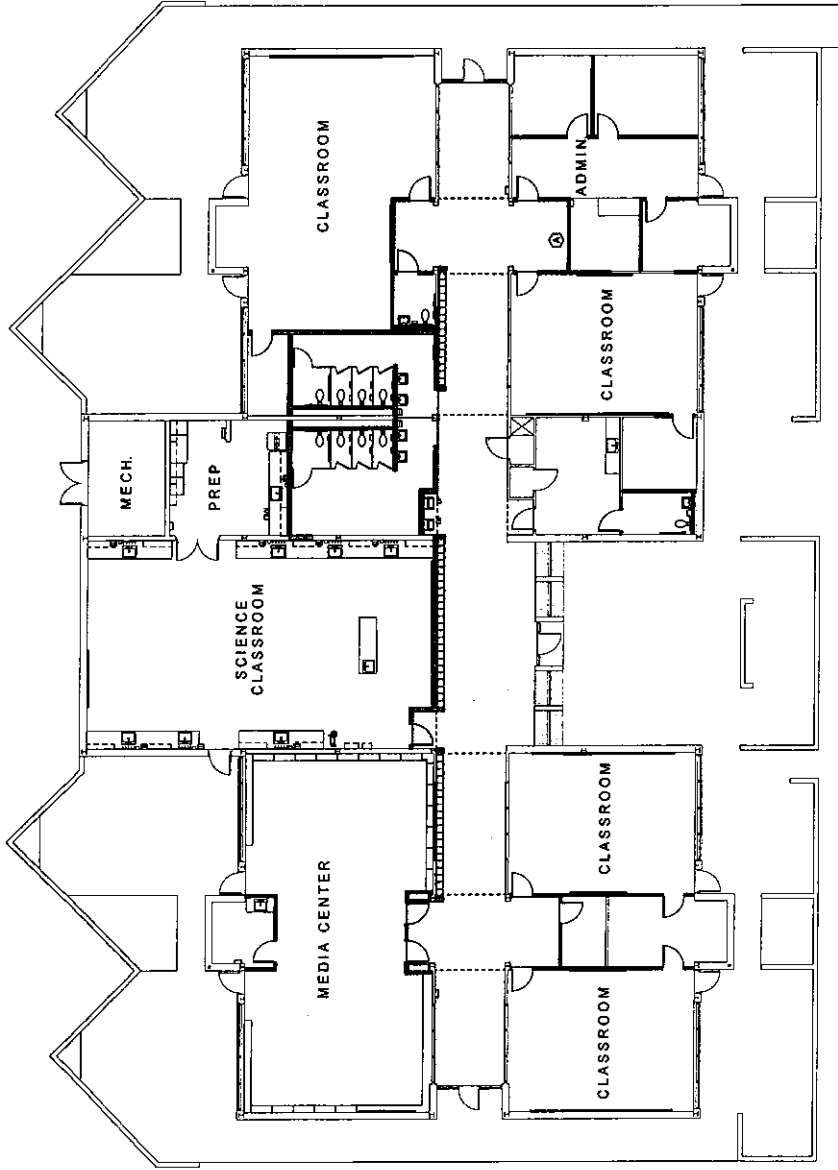

301 ASHE AVENUE  
RALEIGH, NC 27606

CURRIN

P.B.G.L...

WAKE YOUNG WOMEN'S LEADERSHIP ACADEMY @ THE GOVERNOR MOREHEAD CAMPUS

307 ASHE AVENUE  
 RALEIGH, NC 27606

CURRIN - EXISTING

P.B.C.H.L...

WAKE YOUNG WOMEN'S LEADERSHIP ACADEMY @ THE GOVERNOR MOREHEAD CAMPUS