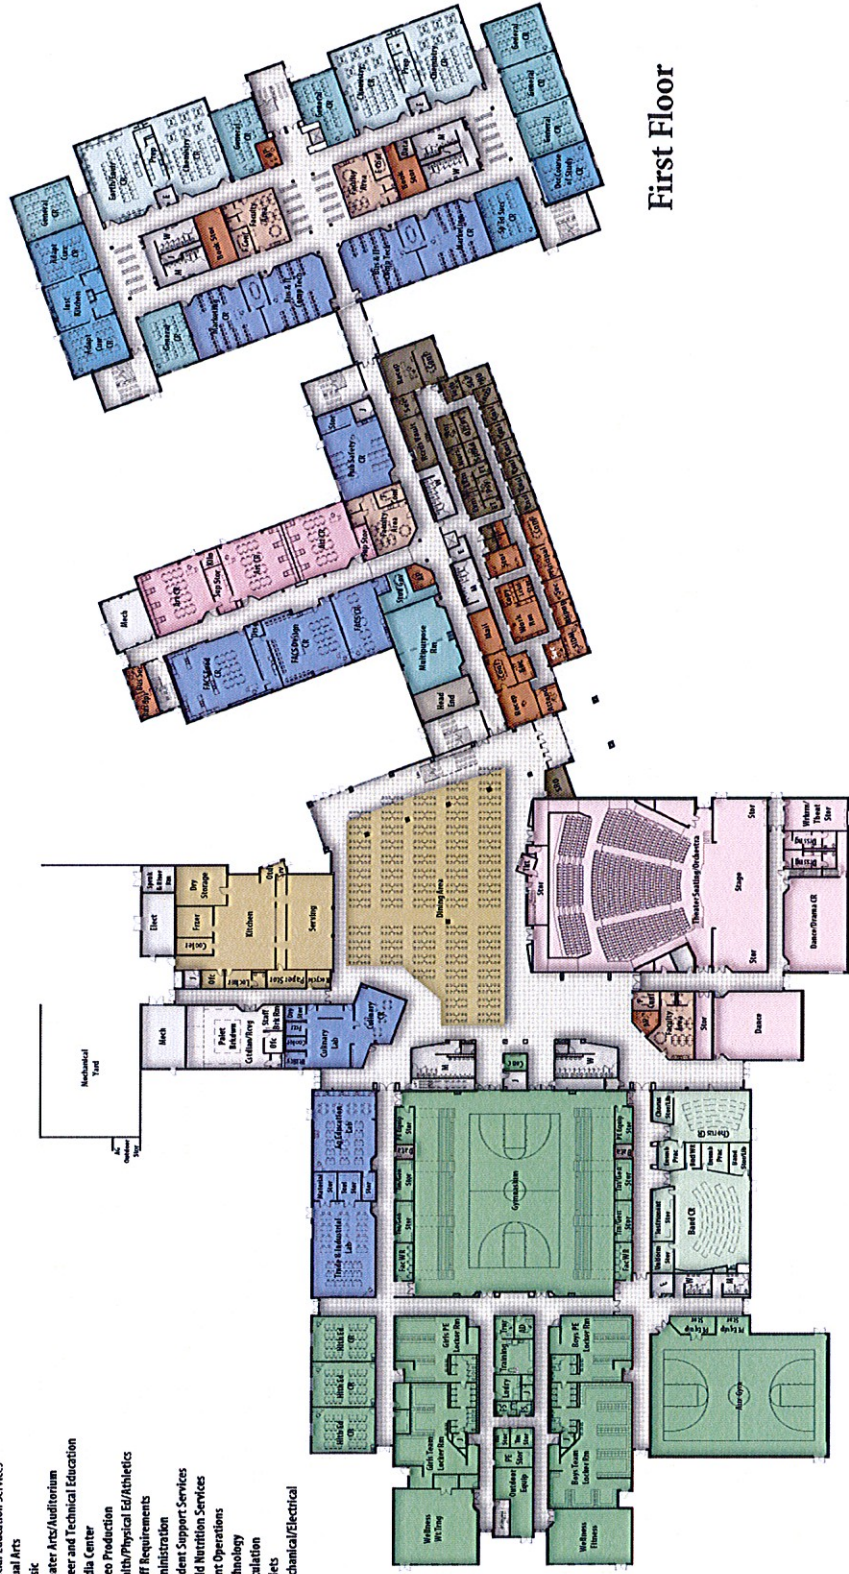

H8 High School - Schematic Design

H8 High School - Schematic Design

Exterior Perspective - Looking West

Exterior Perspective - Looking South

Exterior Perspective - Looking Southwest

Exterior Perspective - Looking Southeast

H8 High School - Schematic Design

Legend

- General Classrooms
- Science Classrooms
- Special Education Services
- Visual Arts
- Music
- Theater Arts/Auditorium
- Career and Technical Education
- Media Center
- Video Production
- Health/Physical Ed/Athletics
- Staff Requirements
- Administration
- Student Support Services
- Child Nutrition Services
- Plant Operations
- Technology
- Graduation
- Toilets
- Mechanical/Electrical