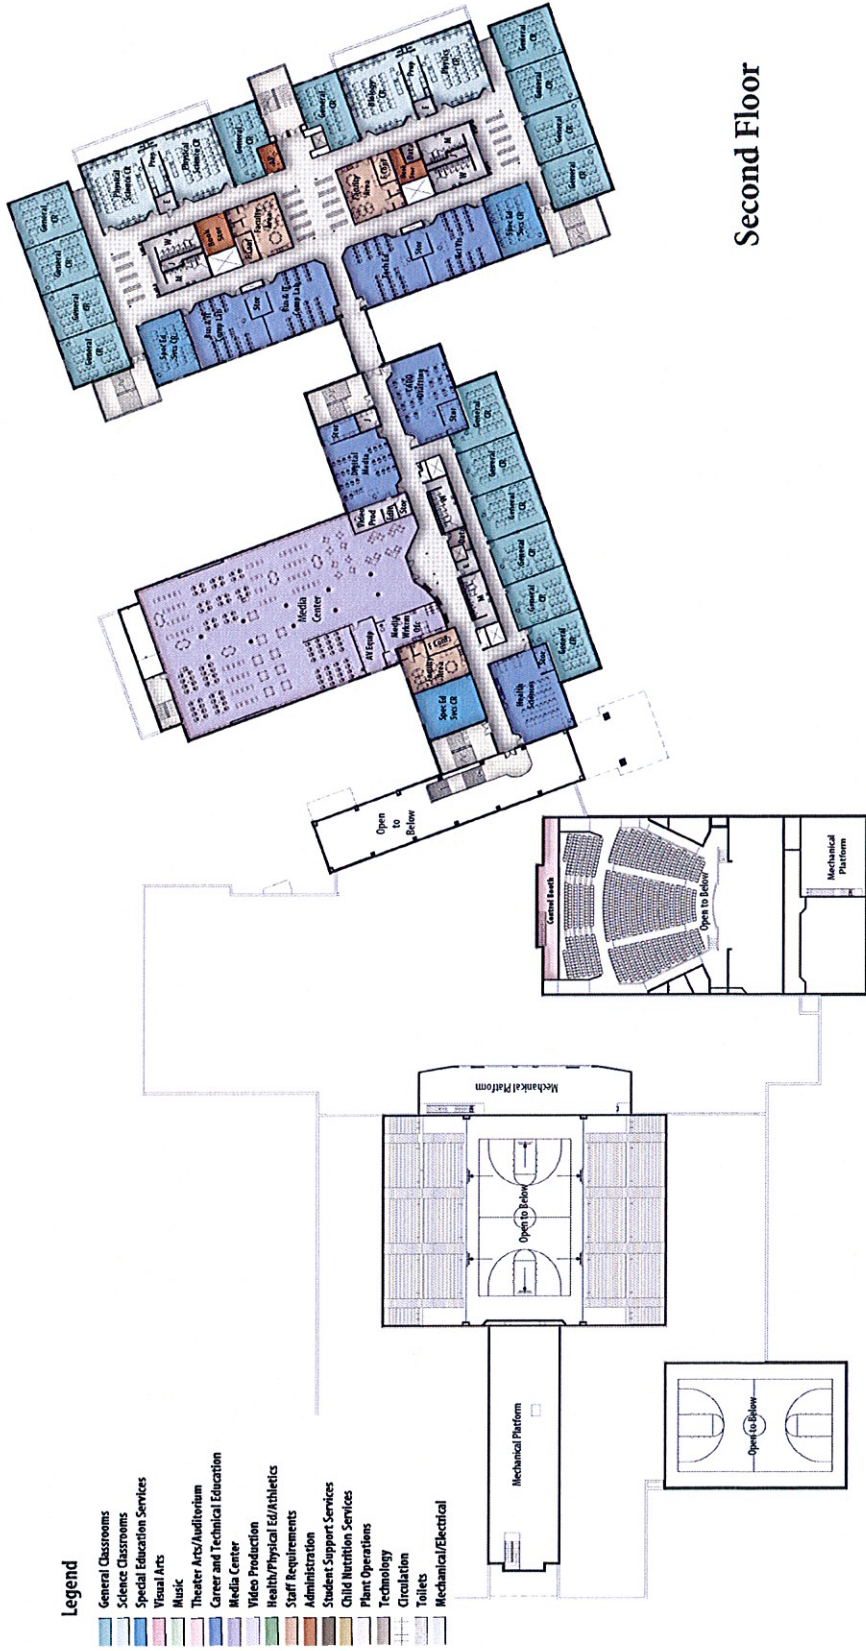

H8 High School - Schematic Design

H8 High School - Schematic Design

Exterior Perspective - Looking West

Exterior Perspective - Looking South

Exterior Perspective - Looking Southwest

Exterior Perspective - Looking Southeast

H8 High School - Schematic Design

Legend

- General Classrooms
- Science Classrooms
- Special Education Services
- Visual Arts
- Music
- Theater Arts/Auditorium
- Career and Technical Education
- Media Center
- Video Production
- Health/Physical Ed/Athletics
- Staff Requirements
- Administration
- Student Support Services
- Child Nutrition Services
- Plant Operations
- Technology
- Graduation
- Toilets
- Mechanical/Electrical

First Floor

WAKE COUNTY
PUBLIC SCHOOL SYSTEM

H8 High School - Schematic Design

Second Floor

H8 High School - Schematic Design