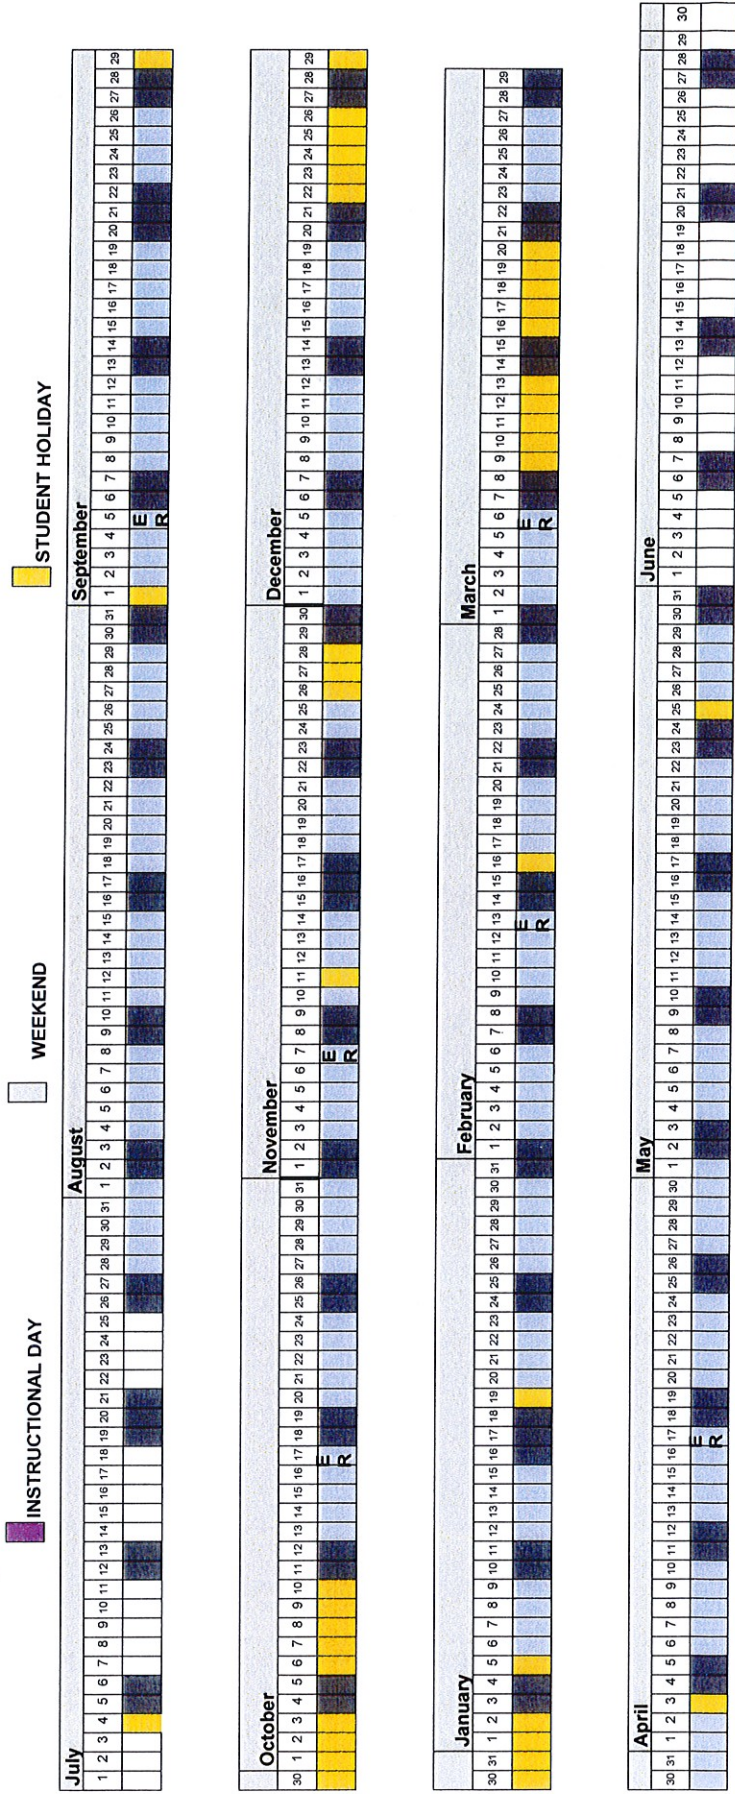

2014-2015 MODIFIED INSTRUCTIONAL CALENDAR

WAKE COUNTY PUBLIC SCHOOL SYSTEM

DRAFT

If for any reason the school district must close schools, this adopted 2014-2015 calendar may be amended by the Board of Education to provide additional days the first week of fall break, the first week of spring break, and at the end of the year to meet legal requirements. This calendar is currently being used at Southeast Raleigh Magnet High School, Centennial Campus Magnet Middle School, Moore Square Magnet Middle School, Partnership Elementary and Carver Elementary.

DRAFT